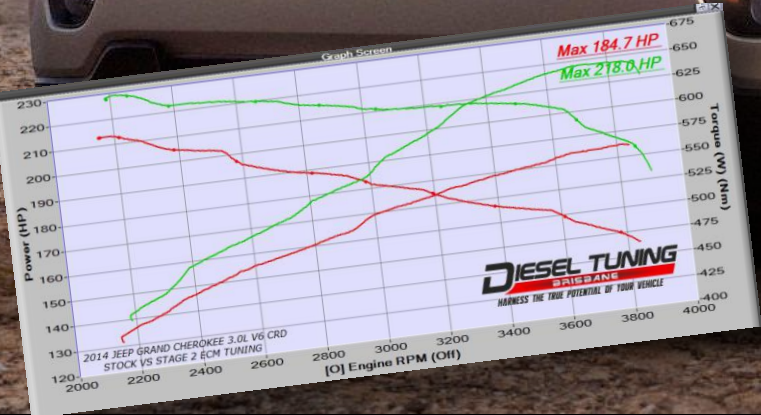

HARNESS THE TRUE POTENTIAL OF YOUR VEHICLE

UP TO
25% GAIN
IN TORQUE OVER STOCK

+40HP POWER
+100NM TORQUE
GAIN OVER STOCK

PACKAGE FROM \$1,495

INDIVIDUAL RESULTS MAY VARY

INCLUDED:

> Tailored ECM Tuning

ALSO AVAILABLE:

> Tailored TCM Tuning

TOWING, COMMERCIAL & DAILY USE

HARNESS THE TRUE POTENTIAL OF YOUR VEHICLE

UP TO
25% GAIN
IN TORQUE OVER STOCK

+40HP POWER
+100NM TORQUE
GAIN OVER STOCK

PACKAGE FROM \$1,495

INDIVIDUAL RESULTS MAY VARY