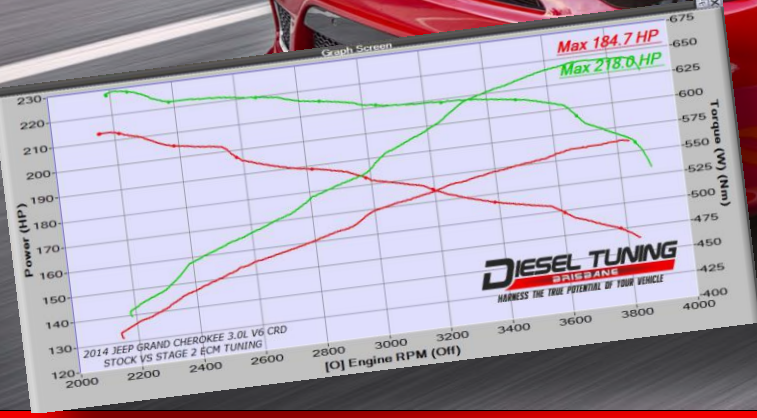

INCLUDED:

> Tailored ECM Tuning

ALSO AVAILABLE:

> Tailored TCM Tuning

TOWING, COMMERCIAL & DAILY USE

HARNESS THE TRUE POTENTIAL OF YOUR VEHICLE

UP TO
20% GAIN
IN TORQUE OVER STOCK

+40HP POWER
+100NM TORQUE
GAIN OVER STOCK